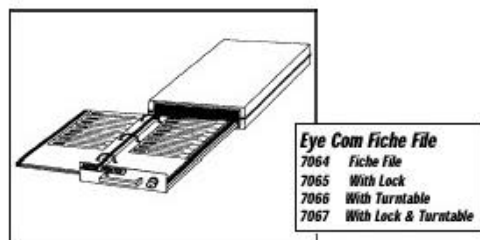

### **SPECIFICATIONS**

<b>Screen Size</b>	11"H x 11"W (279mm x 279mm)
<b>Magnifications</b>	21X, 24X(Source), 36X (48X COM), 42X Source, 54X (72X COM), 65X
<b>Dimensions</b>	21-1/2"H x 13-1/4"W x 15-1/4"D (520mm x 336mm x 387mm)
<b>Weight</b>	16 lbs. (7.25 kg)
<b>Lamp</b>	FLT, 25W, 13.8V