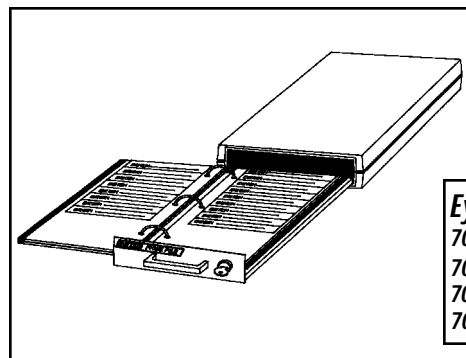

Eye Com 3000

Full Size COM Reader

The Eye Com 3000 is designed for viewing both COM and Source Document microfiche at 100% of original size. With full size 11" x 14" screen and dual lens option, the Eye Com 3000 features large, easy-to-read character display and viewing versatility.

While the 3000 offers the full size viewing advantage, its compact desktop design saves space.

Standard Features

- Interchangeable lens capability
- Unique floating lens system
- Drive belt focusing for razor sharp images — no backlash
- Compact design saves desk space
- Lightweight and easy to move
- Simplicity of design for low maintenance
- Fanless convection cooling — absolute silent operation

Eye Com Fiche File

- 7064 Fiche File
- 7065 With Lock
- 7066 With Turntable
- 7067 With Lock & Turntable

SPECIFICATIONS

Screen Size:	11" H x 14" W (279mm x 355mm)
Magnifications:	21X, 24X (Source), 32X, 36X, 42X (COM, Source), 48X (COM, Source), 60X, 72X (COM), 90X
Dimensions:	17-1/2" H x 16" W x 18" D (444mm x 406mm x 457mm)
Weight:	13 lbs. (5.9 kg)
Lamp:	FLT, 25W, 13.8V