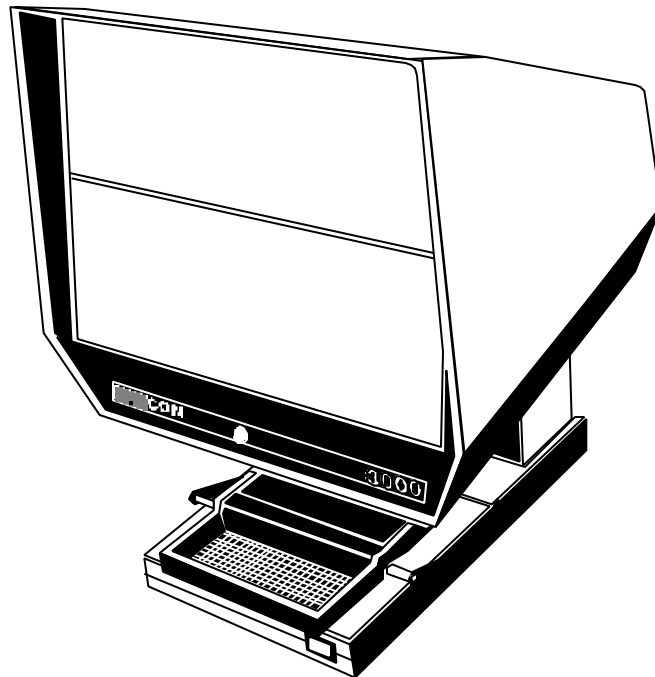

Add a turntable for greater versatility in viewing.

Eye Com 3000

Full Size COM Reader

With full size 11" x 14" screen and dual lens option, the Eye Com 3000 is the perfect reader for viewing both COM and Source Document microfiche at 100% of original size. And, while the 3000 offers the full size viewing advantage, it weighs only 13 pounds and stands 17-1/2" tall.

Eye Com 3000

Full Size COM Reader

The Eye Com 3000 is designed for viewing both COM and Source Document microfiche at 100% of original size. With full size 11" x 14" screen and dual lens option, the Eye Com 3000 features large, easy-to-read character display and viewing versatility.

While the 3000 offers the full size viewing advantage, its compact desktop design saves space.

Standard Features

- Interchangeable lens capability
- Unique floating lens system
- Drive belt focusing for razor sharp images — no backlash
- Compact design saves desk space
- Lightweight and easy to move
- Simplicity of design for low maintenance
- Fanless convection cooling — absolute silent operation

Eye Com Fiche File

- 7064 Fiche File
- 7065 With Lock
- 7066 With Turntable
- 7067 With Lock & Turntable

SPECIFICATIONS

Screen Size:	11" H x 14" W (279mm x 355mm)
Magnifications:	21X, 24X (Source), 32X, 36X, 42X (COM, Source), 48X (COM, Source), 60X, 72X (COM), 90X
Dimensions:	17-1/2" H x 16" W x 18" D (444mm x 406mm x 457mm)
Weight:	13 lbs. (5.9 kg)
Lamp:	FLT, 25W, 13.8V