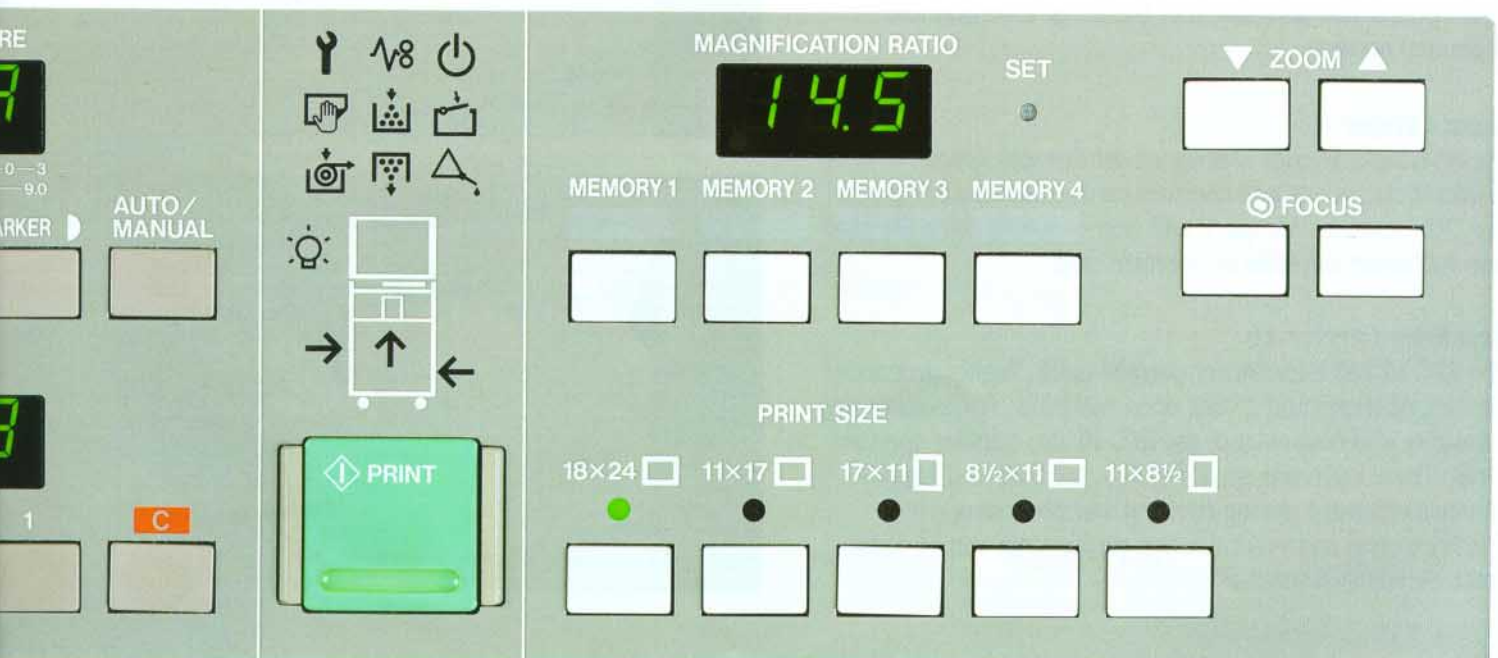

Three-way Paper Feeding

For greater printing convenience and versatility, the RP609Z offers a three-way paper feeding system with two paper

rolls and a manual feed table. The two paper rolls can be different sizes for greater printing versatility, or the same size to eliminate the need to change rolls in the middle of a long printing run. The manual feed table lets you feed individual sheets of paper, vellum, colored stock, etc. without the bother of changing paper rolls.

"Energy Save" Button

Conveniently located on the control panel, the Energy Save button can reduce energy consumption by as much as 40%.

RP609Z SPECIFICATIONS

Type:	Floor-type reader-printer
Copying method:	Dry copying on plain paper and vellum
Developing system:	Minolta Micro-toning system
Exposure control:	Automatic and manual
Film:	Microfiche, Jackets, Aperture cards, 16mm & 35mm roll film
Screen:	18" × 24" (460mm × 610mm)
Magnification:	7x to 24x Zoom (0.1x steps)
Copy sizes:	C-size (18" × 24", A2) B-size (11" × 17", A3) A-size (8-1/2" × 11", A4)
Copying speed:	6 copies per minute (C-size—18" × 24", A2)
First copying speed:	15 seconds (C-size—18" × 24", A2)
Warm-up time:	6 minutes
Multiple copying:	1 to 99 copies (LED countdown indication)
Paper feeding system:	Automatic feeding from 2 rolls and Manual feeding
Self-diagnostic system:	By microprocessor control
Power consumption:	Less than 1.35KW
Dimensions:	29-1/10"(W) × 43-3/10"(D) × 64-4/10"(H) 740mm(W) × 1100mm(D) × 1635mm(H)
Weight:	520 lbs. (236 kg)
Options:	Automatic Card Feeder 2 Fiche Carrier 6 Roll Film Carrier 16 Copy Counter Kit