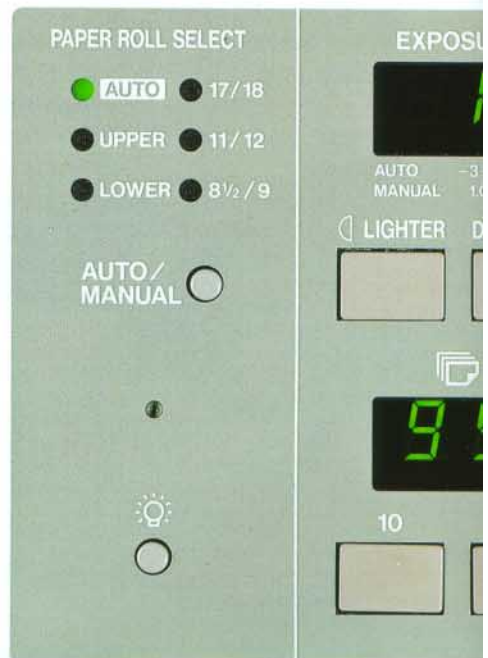

Fast First Print, Faster Subsequent Prints

Faster than most conventional reader-printers, the RP609Z places the first print in the output tray in just 15 seconds.