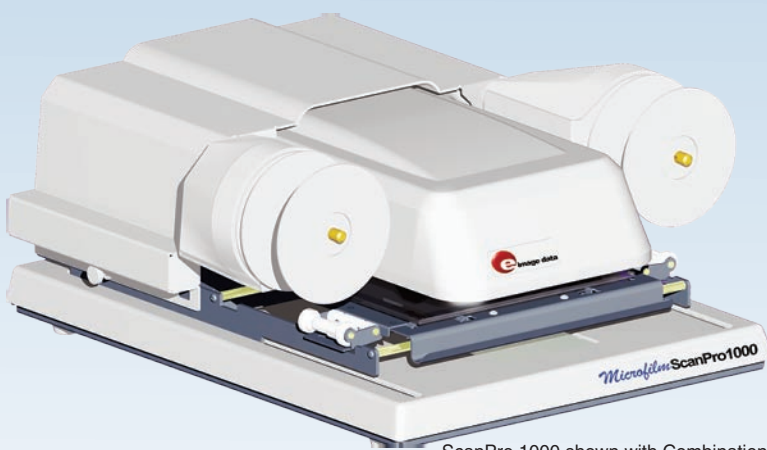

Microforms to computer

0101 10001 01000 11110 01010 0110 10001 1111
01010 10001 01000 11110 01010 00001 10101 00000 00110 0

ScanPro1000

All-In-One Microfilm Viewer, Scanner-to-PC, Printer
THE COMPLETE DIGITAL SOLUTION

ScanPro 1000 shown with Combination Aperture Card, Fiche, and motorized 16/35mm Film Carrier

ScanPro1000 benefits

- High resolution scan of your microfilm in One Second
- Single Zoom lens covers 7X to 54X
- Real time, live viewing right on your PC monitor at 88 fps
- Use with All Film types and Micro Opaques
- 360° Optical Image Rotation and Digital Rotation
- E-mail, network, print, save to CD right from your PC

e-ImageData
ScanPro1000

Microfilm Scanner Provides Performance and Value

The ScanPro1000 utilizes cutting-edge digital technologies to bring you an exceptionally compact microfilm viewer/scanner/printer that takes up about as much room on your desktop as two sheets of letter paper. The ScanPro 1000 is easy-to-use and provides powerful features for working with all of your information stored on microfilm and micro opaques.

View All the Information Stored on Microforms

The ScanPro1000 makes it easy-to-view all the information stored on microfilm and micro opaques. The featured optical 7X to 54X zoom lens means you don't have to stop your look-ups to change lenses. The many other standard features like automatic focus, exposure control, and optical image rotation means that you can complete your look-ups and research quickly and efficiently.