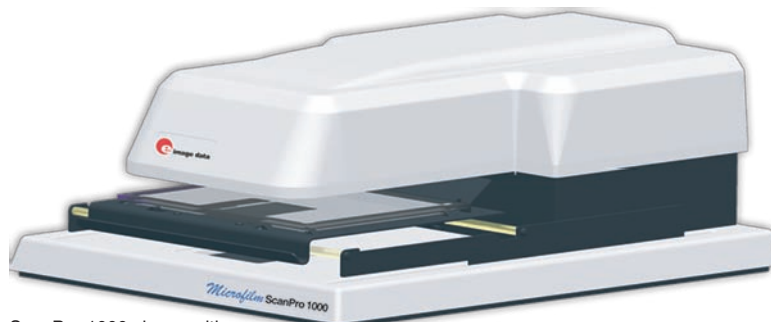

M I C R O F I L M S C A N P R O

e-ImageData
ScanPro1000

THE COMPLETE DIGITAL SOLUTION

ScanPro 1000 shown with
Fiche/Aperture Card Film Carrier

What people are saying about the ScanPro...

"The ScanPro is a compact, solidly built, professional looking microfilm scanner. It is a fine addition to my research! It was easy to unpack and set-up, and I was scanning my microfilm in less than an hour. The software is very user friendly."

- O. Pat Vermillion - Petroleum Geologist, Plant City, FL

"I really like this machine...(it is) a wonderful blend of technologies in a practical easy to use format."

- Adams County Library - E Stephen, Thornton, CO

"It is working its little butt off, just a fabulous machine".

- MyCensuses Genealogy - G Beavington, British Columbia, Canada

Microfilm Carriers for All Film Formats

Microfilm carriers are available for handling fiche, aperture cards, jackets, 16 and 35mm roll film, cartridge film, and micro opaques. These carriers are built for public uses application and provide robust operation and feature ball bearing guides to provide exceptional film positioning control. You can select manual or motorized film carriers for roll film applications. Or, you can select combination film carriers for applications that have multiple film formats. You can also select carriers that will work with the ScanPro 1000 micro opaque option.